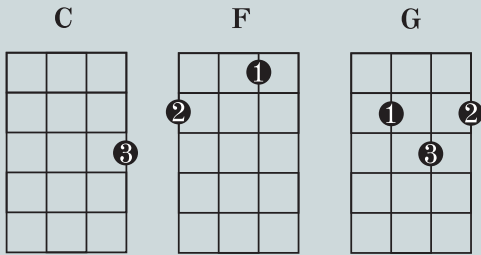

## Blues Brothers

1930 Robert Leroy Johnson

**C**  
Come on Oh baby don't you wanna go

**F** **C**  
Come on Oh baby don't you wanna go

**G** **F** **C**  
Back to that same old place Sweet home Chicago

**C**  
Come on Baby don't you wanna go

**F** **C**  
Come on Baby don't you wanna go

**G** **F** **C**  
Back to that same old place Oh sweet home Chicago

**C**  
Well, one and one is two Six and two is eight

**C**  
watch out Honeybunch I'm booked I gotta go

**F** **C**  
Baby dont you wanna go

**G** **F** **C**  
Back to that same old place Sweet home Chicago

4 Takte C  
2 Takte F  
2 Takte C  
1 Takt G7  
1 Takt F  
2 Takte (Turnaround)

Erster Teil in C  
Zweiter Teil F7, Fis7, G7  
(climb up)

Erster Teil in C ending

Zweiter Teil F7, Fis7, G7

F7 Fis7 G7

ending