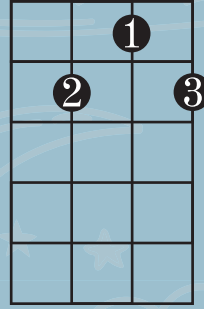

Stay Awake

Julie Andrews

Richard & Robert Sherman (for Mary Poppins 1964)

1st Note

1		

C

CSUS4

G

G7

F

Fm