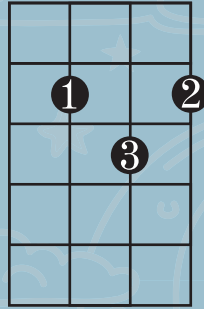

Stay Awake

Julie Andrews

Richard & Robert Sherman (for Mary Poppins 1964)

1st Note

1		

C

CSUS4

G

G7

F

Fm

C **G**
Stay awake don't rest your head

G7 **C**
Don't lie down upon your bed

C7 **F**
While the moon drifts in the skies

Fm **C** **G** **C** **Fm** **C** **G** **C** **C_{sus4}** **C** **G7**
Stay awake don't close your eyes, stay awake don't close your eyes

Verse 2

C **G**
Though the world is fast asleep

G7 **C**
Though your pillow soft and deep

C7 **F**
You're not sleepy as you seem

Fm **C** **G** **C** **Fm** **C** **G** **C** **C_{sus4}** **C**
Stay awake, don't nod and dream (slowing) Stay awake, don't nod and dream