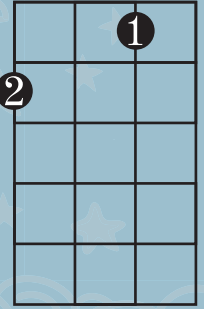

Stay Awake

Julie Andrews

Richard & Robert Sherman (for Mary Poppins 1964)

1st Note

1		

C

CSUS4

G

G7

F

Fm